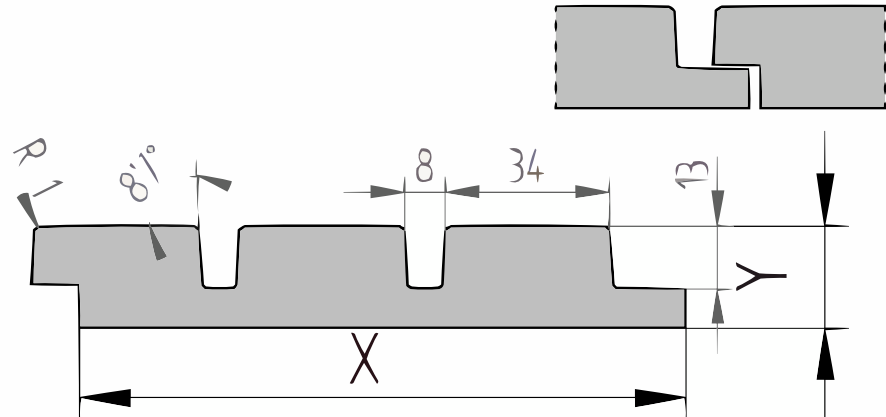

Produktblatt

Eiche

Tripel Trapezprofil (P146)

21x125mm [↗](#)

X 125mm ±3%

Y 21mm ±3%

Eiche

Eichenholz von GevenHolz stammt aus Europa und eignet sich hervorragend als Bauholz, Dachdecker und als Fassaden- oder Wandverkleidung. Das Holz ist hart und langlebig und gilt als gute Alternative zu tropischem Hartholz. Eichenholz hat eine warme Farbe und ein zeitloses Aussehen.

Eichenholz ist sehr widerstandsfähig gegen Umwelteinflüsse. Deshalb ist es auch ideal für den Außenbereich geeignet. Es eignet sich nämlich hervorragend für Bauholz, Dachschalung und als Fassaden- oder Wandverkleidung. Das rustikale Aussehen macht das Holz sehr beliebt bei Menschen, die einem Projekt Wärme verleihen möchten. Da es sich um eine harte und starke Holzart handelt, wird Eiche oft im Außenbereich für ein Dach, einen Schuppen oder ein Gartentor verwendet.

Eichenholz ist eine gute nachhaltige Alternative zu Hartholz. Charakteristisch für das Holz sind die Quasten und Äste. Das sind raue und dunkelbraune Stellen, wo früher ein Ast am Baum war. Unter Witterungseinflüssen verfärbt sich das Holz. Es ist möglich, dass sich durch die Inhaltsstoffe des Holzes schwarze Streifen bilden. Irgendwann altert das Holz.

Vorteile

- Hartes und hochwertiges Holz
- Einfach mit verschiedenen Stilrichtungen kombinierbar
- Haltbarkeitsklasse 2
- Natürliches und warmes Aussehen
- Einfache Verarbeitung

The [specie] triple block profile is a closed, overlapping profile that has the appearance of open cladding. Also known as the block profile or Danish bevel, this profile provides a very stylish look for facades and walls when installed horizontally. It can be discreetly screwed into the groove. Together with the single, double 50/50, and double 70/30 block profiles, this forms the barcode profile. These block profiles can be combined or used individually. When mounted vertically, it's essential to consider left or right installation to prevent the windward side from channeling rainwater into the groove.

Nachhaltigkeit:

Dieses Produkt entspricht der europäischen Holzverordnung – 995/2010. Diese europäische Verordnung verbietet die Vermarktung von illegal geschlagenem Holz. Die Verantwortlichen, die das Produkt erstmals auf dem europäischen Markt in Verkehr bringen, haben die Sorgfaltspflicht nachzuweisen, dass das Produkt nicht illegal geerntet oder gehandelt wurde.